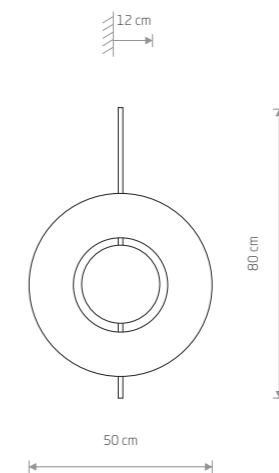

SUNRISE LED 7652

SUNRISE LED
plywood, painted steel

7652

SUNSET C
plywood, painted steel

7654

2xGX53, max 8W

SUNSET B
plywood, painted steel

7655

2xGX53, max 8W

SUNSET A
plywood, painted steel

7653

2xGX53, max 8W

Item No.	Power	Colour temp.	Luminous flux	Beam angle	Colour Rendering Index (CRI)	Input	Safety type	Ingress protection	Lifetime
7652	12W LED	3000K	520 lm	150°	80	220-230 V, 50/60 Hz	⊕	IP20	50000h