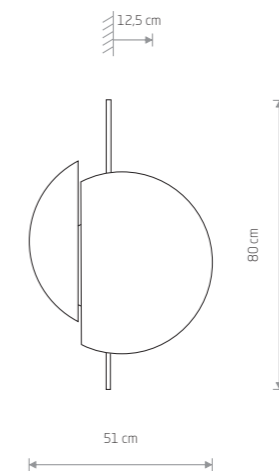

SUNRISE LED 7652

SUNRISE LED
plywood, painted steel

7652

SUNSET C
plywood, painted steel

7654

2xGX53, max 8W

SUNSET B
plywood, painted steel

7655

2xGX53, max 8W

SUNSET A
plywood, painted steel

7653

2xGX53, max 8W

Item No.	Power	Colour temp.	Luminous flux	Beam angle	Colour Rendering Index (CRI)	Input	Safety type	Ingress protection	Lifetime
7652	12W LED	3000K	520 lm	150°	80	220-230 V, 50/60 Hz	⊕	IP20	50000h