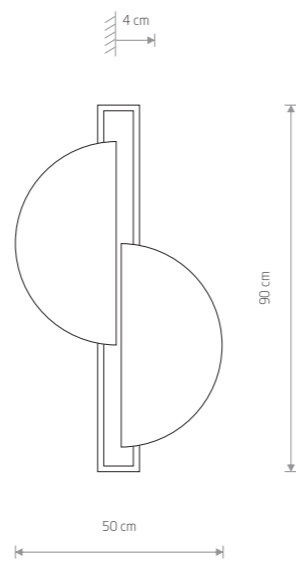

SUNRISE LED 7652

SUNRISE LED
plywood, painted steel

7652

SUNSET C
plywood, painted steel

7654

2xGX53, max 8W

SUNSET B
plywood, painted steel

7655

2xGX53, max 8W

SUNSET A
plywood, painted steel

7653

2xGX53, max 8W

Item No.	Power	Colour temp.	Luminous flux	Beam angle	Colour Rendering Index (CRI)	Input	Safety type	Ingress protection	Lifetime
7652	12W LED	3000K	520 lm	150°	80	220-230 V, 50/60 Hz	⊕	IP20	50000h