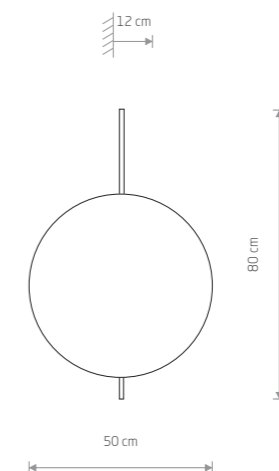

SUNRISE LED 7652

SUNRISE LED
plywood, painted steel

7652

SUNSET C
plywood, painted steel

7654

2xGX53, max 8W

SUNSET B
plywood, painted steel

7655

2xGX53, max 8W

SUNSET A
plywood, painted steel

7653

2xGX53, max 8W

Item No.	Power	Colour temp.	Luminous flux	Beam angle	Colour Rendering Index (CRI)	Input	Safety type	Ingress protection	Lifetime
7652	12W LED	3000K	520 lm	150°	80	220-230 V, 50/60 Hz	⊕	IP20	50000h