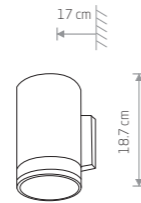

ROCK

■ painted aluminum, plastic PC

■ 3406

● 1xE27, max 60W

IP44

ROCK

■ painted aluminum, plastic PC

■ 3405

● 1xE27, max 60W

IP44

ROCK

■ painted aluminum, plastic PC

■ 3407

● 2xE27, max 60W

IP44

FOG