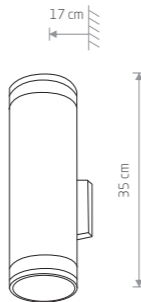

ROCK

■ painted aluminum, plastic PC

■ 3406

● 1xE27, max 60W

IP44

ROCK

■ painted aluminum, plastic PC

■ 3405

● 1xE27, max 60W

IP44

ROCK

■ painted aluminum, plastic PC

■ 3407

● 2xE27, max 60W

IP44

FOG

■ painted aluminum, glass

■ 3403

● 1xE27, max 60W

IP44

FOG

■ painted aluminum, glass

■ 3402

● 1xE27, max 60W

IP44

FOG

■ painted aluminum, glass

■ 3404

● 2xE27, max 60W

IP44