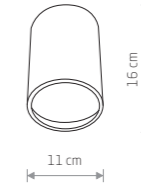

ROCK

■ painted aluminum, plastic PC

■ 3406

● 1xE27, max 60W

IP44

ROCK

■ painted aluminum, plastic PC

■ 3405

● 1xE27, max 60W

IP44

ROCK

■ painted aluminum, plastic PC

■ 3407

● 2xE27, max 60W

IP44

FOG