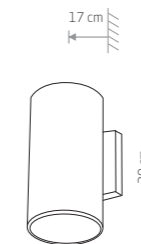

ROCK

■ painted aluminum, plastic PC

■ 3406

● 1xE27, max 60W

IP44

ROCK

■ painted aluminum, plastic PC

■ 3405

● 1xE27, max 60W

IP44

ROCK

■ painted aluminum, plastic PC

■ 3407

● 2xE27, max 60W

IP44

FOG

■ painted aluminum, glass

■ 3403

● 1xE27, max 60W

IP44

FOG

■ painted aluminum, glass

■ 3402

● 1xE27, max 60W