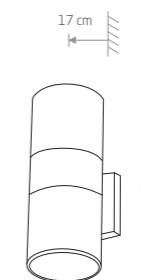

FOG

■ painted aluminum, glass

■ 3404

● 2xE27, max 60W

IP44