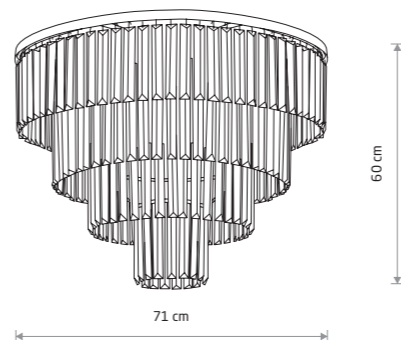

CRISTAL 7633

CRISTAL

crystal, painted steel

7632 7633

2xE14, max 25W only LED

CRISTAL M 7616

CRISTAL M

crystal, painted steel

7628 7627

9xE14, max 25W only LED

CRISTAL M

crystal, painted steel

7617 7616

9xE14, max 25W only LED

CRISTAL L

crystal, painted steel

7631 7630

12xE14, max 25W only LED

CRISTAL L

crystal, painted steel

7615 7614

12xE14, max 25W only LED

CRISTAL L 7631