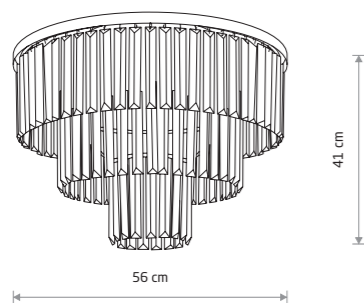

CRISTAL 7633

CRISTAL

crystal, painted steel

7632 7633

2xE14, max 25W only LED

CRISTAL M 7616

CRISTAL M

crystal, painted steel

7628 7627

9xE14, max 25W only LED

CRISTAL M

crystal, painted steel

7617 7616

9xE14, max 25W only LED

CRISTAL L

crystal, painted steel

7631 7630

12xE14, max 25W only LED

CRISTAL L

crystal, painted steel

7615 7614

12xE14, max 25W only LED

CRISTAL L 7631