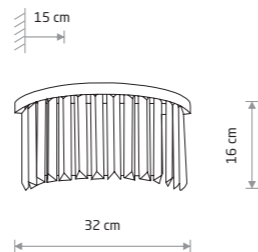

CRISTAL 7633

CRISTAL

crystal, painted steel

7632 7633

2xE14, max 25W only LED

CRISTAL M 7616

CRISTAL M

crystal, painted steel

7628 7627

9xE14, max 25W only LED

CRISTAL M

crystal, painted steel

7617 7616

9xE14, max 25W only LED

CRISTAL L

crystal, painted steel

7631 7630

12xE14, max 25W only LED

CRISTAL L

crystal, painted steel

7615 7614

12xE14, max 25W only LED

CRISTAL L 7631