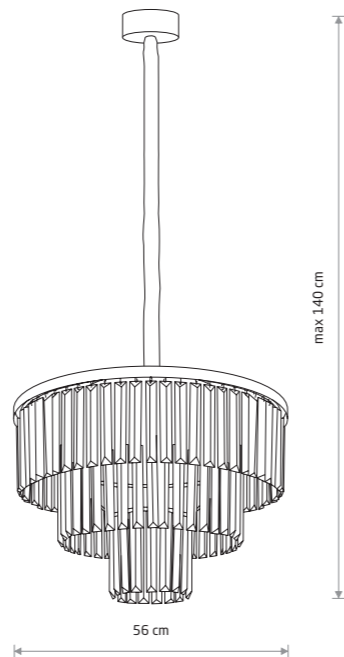

CRISTAL 7633

CRISTAL

crystal, painted steel

7632 7633

2xE14, max 25W only LED

CRISTAL M 7616

CRISTAL M

crystal, painted steel

7628 7627

9xE14, max 25W only LED

CRISTAL M

crystal, painted steel

7617 7616

9xE14, max 25W only LED

CRISTAL L

crystal, painted steel

7631 7630

12xE14, max 25W only LED

CRISTAL L

crystal, painted steel

7615 7614

12xE14, max 25W only LED

CRISTAL L 7631