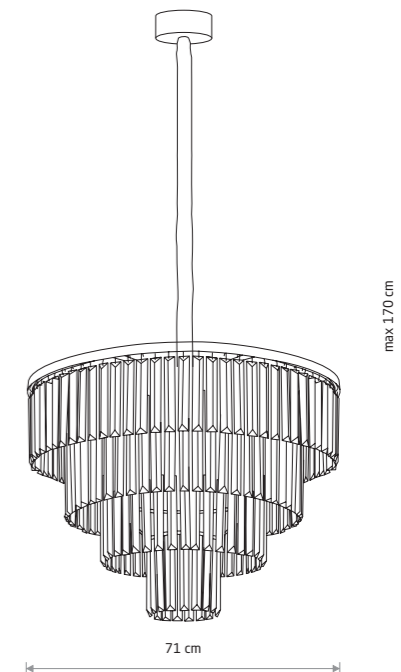

CRISTAL 7633

CRISTAL

crystal, painted steel

7632 7633

2xE14, max 25W only LED

CRISTAL M 7616

CRISTAL M

crystal, painted steel

7628 7627

9xE14, max 25W only LED

CRISTAL M

crystal, painted steel

7617 7616

9xE14, max 25W only LED

CRISTAL L

crystal, painted steel

7631 7630

12xE14, max 25W only LED

CRISTAL L

crystal, painted steel

7615 7614

12xE14, max 25W only LED

CRISTAL L 7631