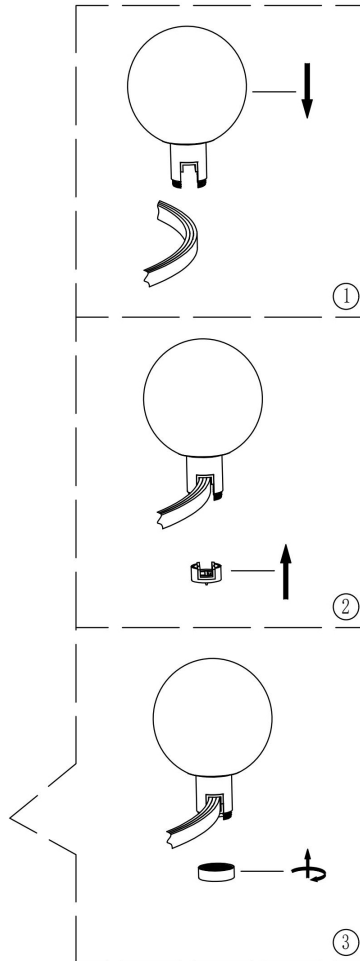

# Instruction

FR6005LS-01G1

1x 4W

Model: FR6005LS-01G1

Collection: LED

Pendant Lamps