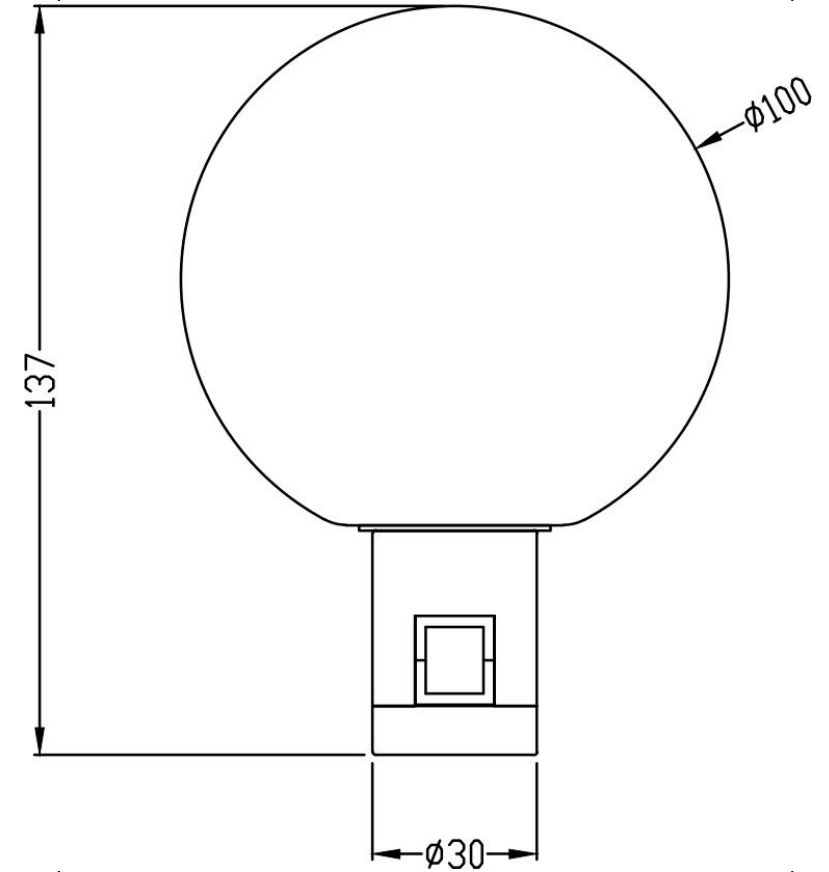

# Instruction

FR6005LS-01G1

1x 4W

Model: FR6005LS-01G1

Collection: LED

Pendant Lamps