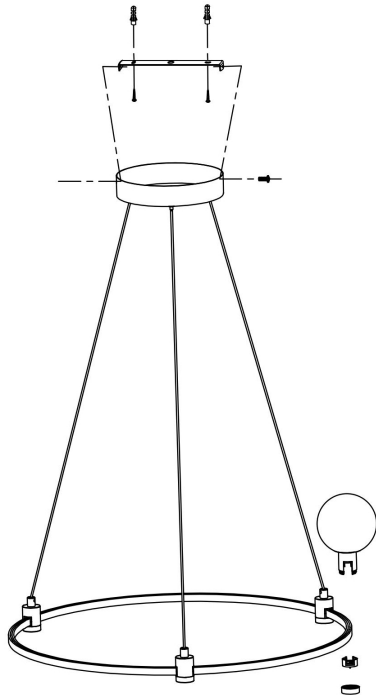

# Instruction

FR6005LS-01G1

1x 4W

Model: FR6005LS-01G1

Collection: LED

Pendant Lamps