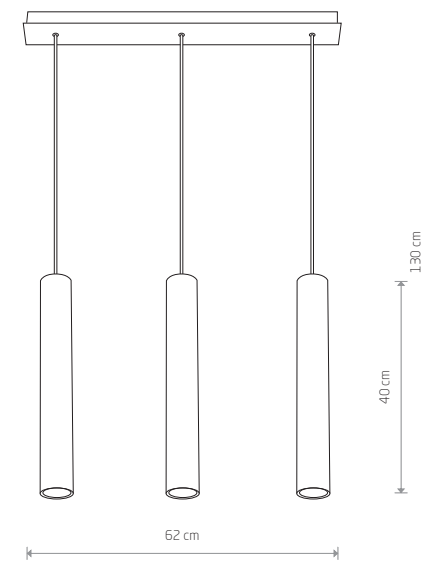

EYE M 5397

EYE L 6841

EYE L 8800

EYE M

painted steel

5397 5400

5398 6840

1xGU10, max 10W only LED

solid brass, painted steel

8914

1xGU10, max 10W only LED

EYE L

painted steel

5455 5456

6841

1xGU10, max 10W only LED

solid brass, painted steel

8800

1xGU10, max 10W only LED

EYE 7863

EYE

painted steel

6481 7862

3xGU10, max 10W only LED

solid brass, painted steel

7863

3xGU10, max 10W only LED