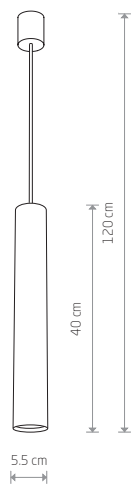

EYE M 5397

EYE L 6841

EYE L 8800

EYE M

painted steel

5397 5400

5398 6840

1xGU10, max 10W only LED

solid brass, painted steel

8914

1xGU10, max 10W only LED

EYE L

painted steel

5455 5456

6841

1xGU10, max 10W only LED

solid brass, painted steel

8800

1xGU10, max 10W only LED

EYE 7863

EYE

painted steel

6481 7862

3xGU10, max 10W only LED

solid brass, painted steel

7863

3xGU10, max 10W only LED