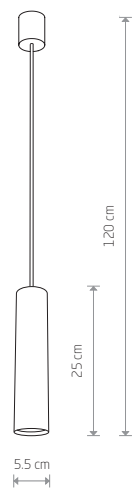

EYE M 5397

EYE L 6841

EYE L 8800

EYE M

painted steel

5397 5400

5398 6840

1xGU10, max 10W only LED

solid brass, painted steel

8914

1xGU10, max 10W only LED

EYE L

painted steel

5455 5456

6841

1xGU10, max 10W only LED

solid brass, painted steel

8800

1xGU10, max 10W only LED

EYE 7863

EYE

painted steel

6481 7862

3xGU10, max 10W only LED

solid brass, painted steel

7863

3xGU10, max 10W only LED